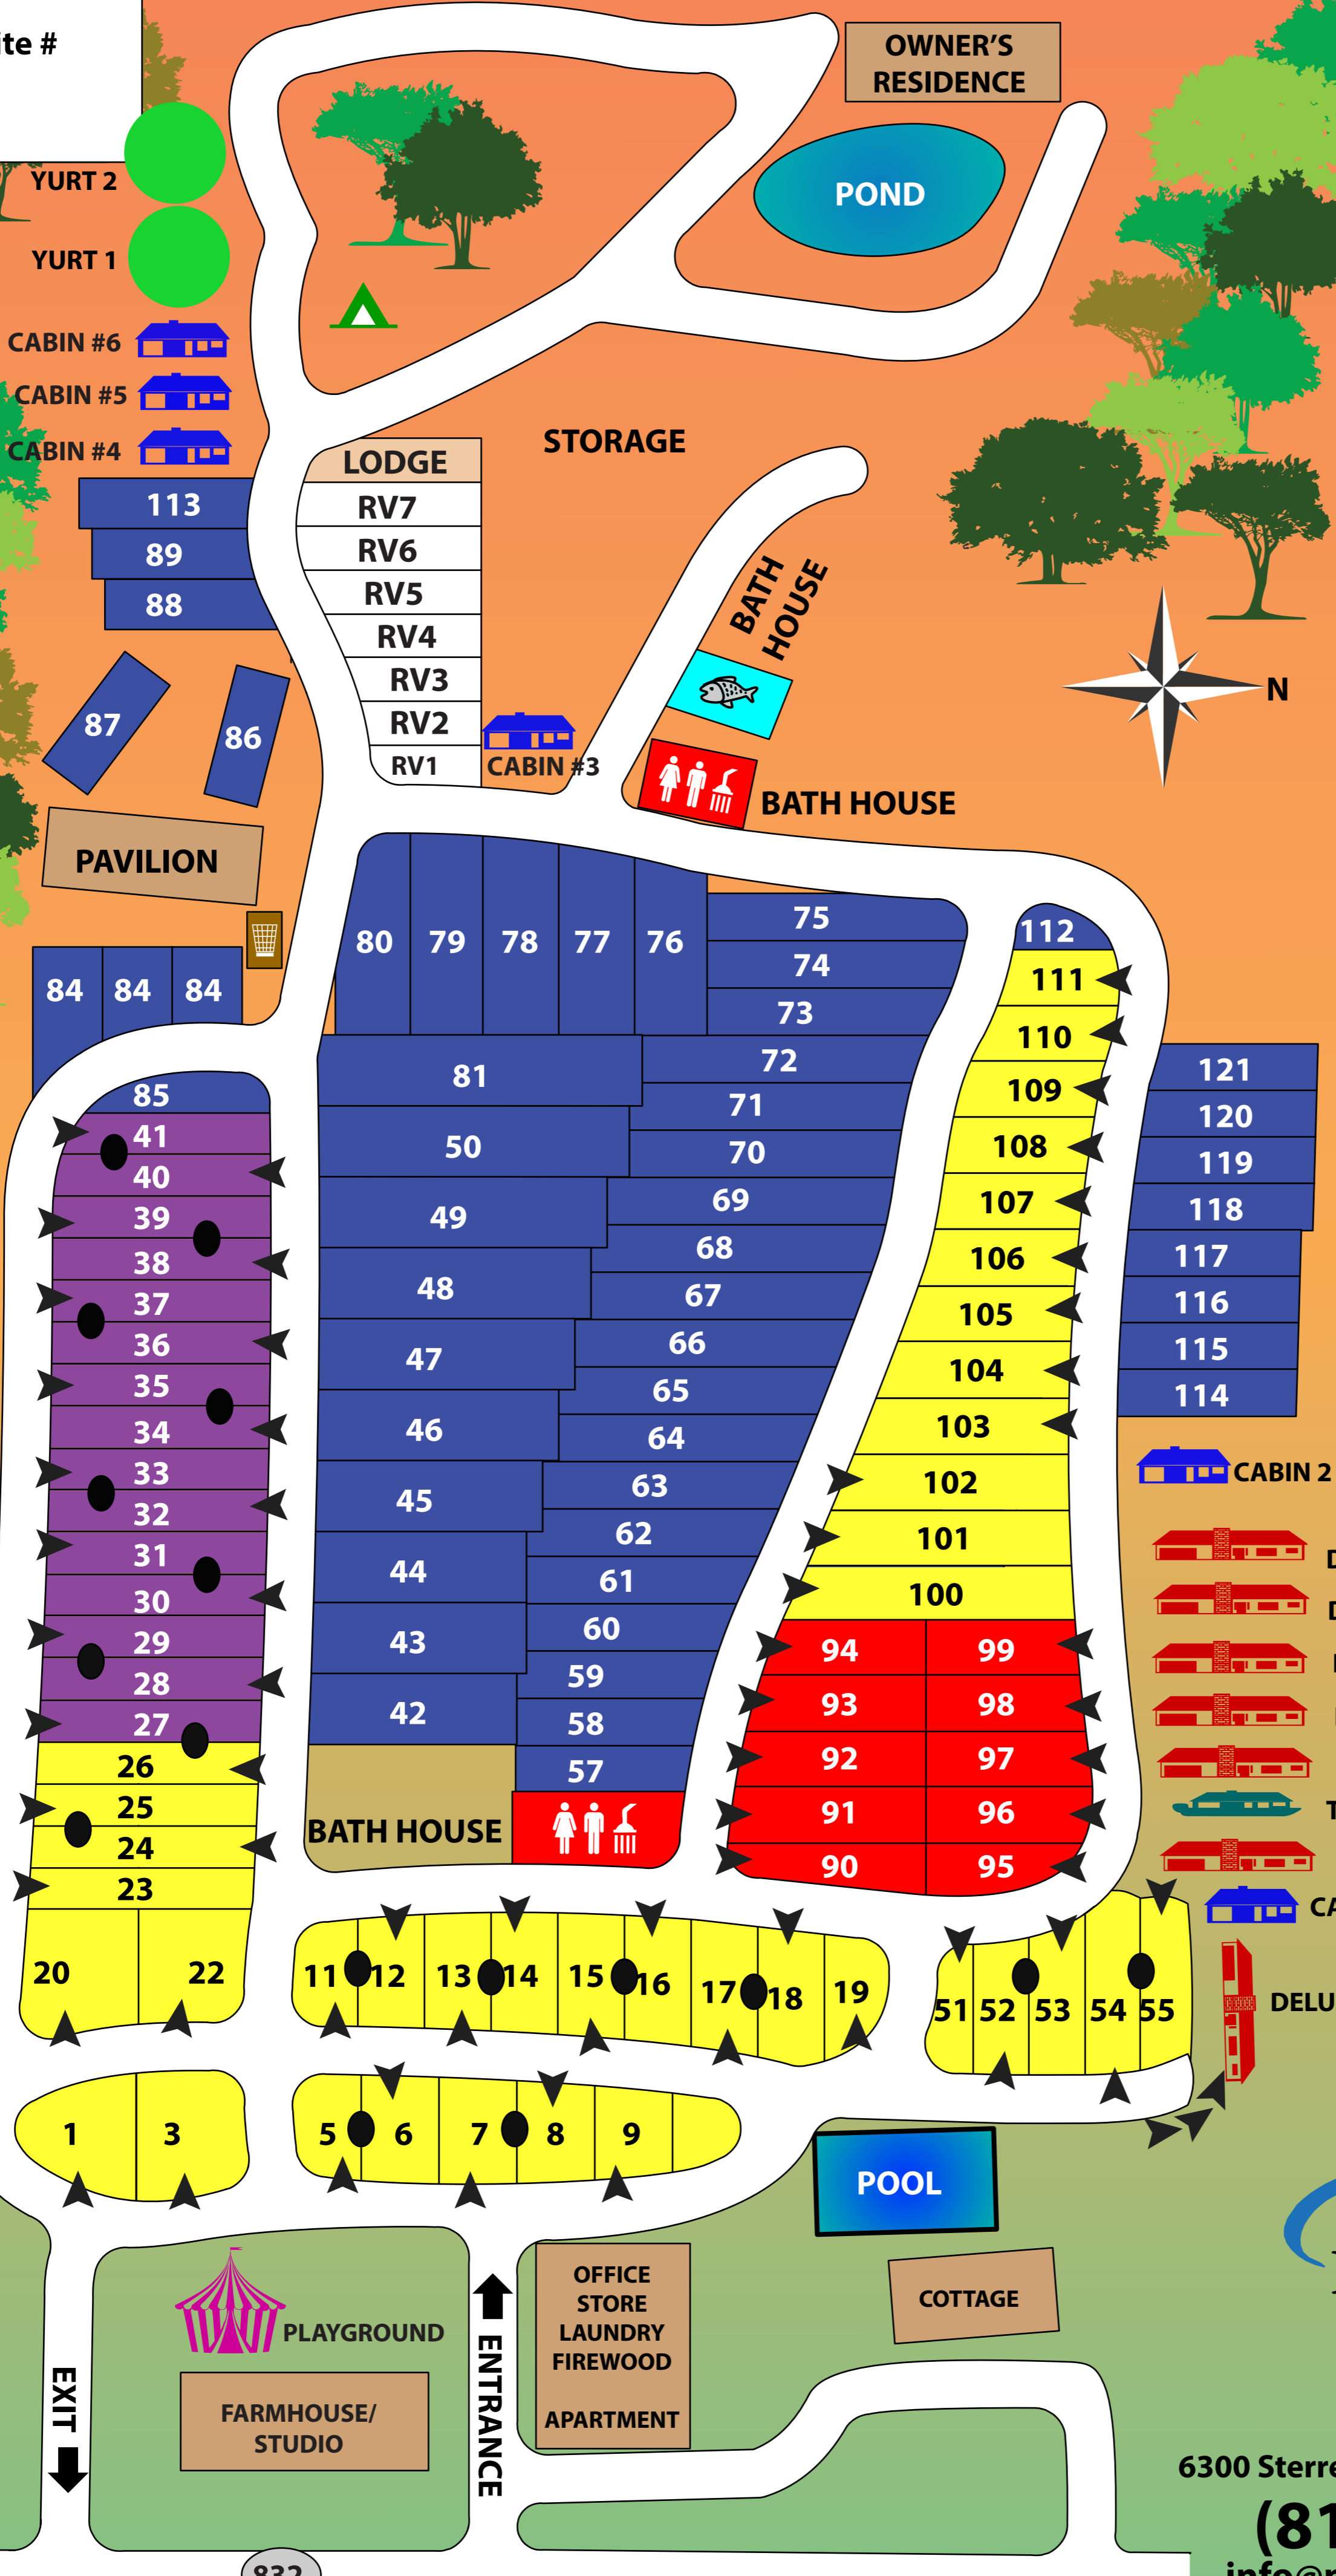

Your Site #

CALL
911
EMERGENCY

MAP LEGEND

-  50 AMP
-  30 AMP
-  SITES FACE EACH OTHER
-  MONTHLY
-  SEASONAL
-  RV RENTAL
-  DELUXE CABIN
-  CABIN
-  TENT W/ELECTRIC
-  PRIMITIVE TENT
-  DUMPSTER
-  RECYCLING
-  RESTROOMS
-  SHOWERS
-  FISH CLEANING STATION

-  CABIN 2
-  DELUXE CABIN 6
-  DELUXE CABIN 5
-  DELUXE CABIN 4
-  DELUXE CABIN 3
-  DELUXE CABIN 2
-  THE LANDSHARK
-  DELUXE CABIN 1
-  CABIN 1
-  DELUXE CABIN 7

PRESQUE ISLE PASSAGE

Your passage to adventure

6300 Sterrettania Road Fairview, PA 16415

(814) 833-3272

info@presqueislepassage.com

832