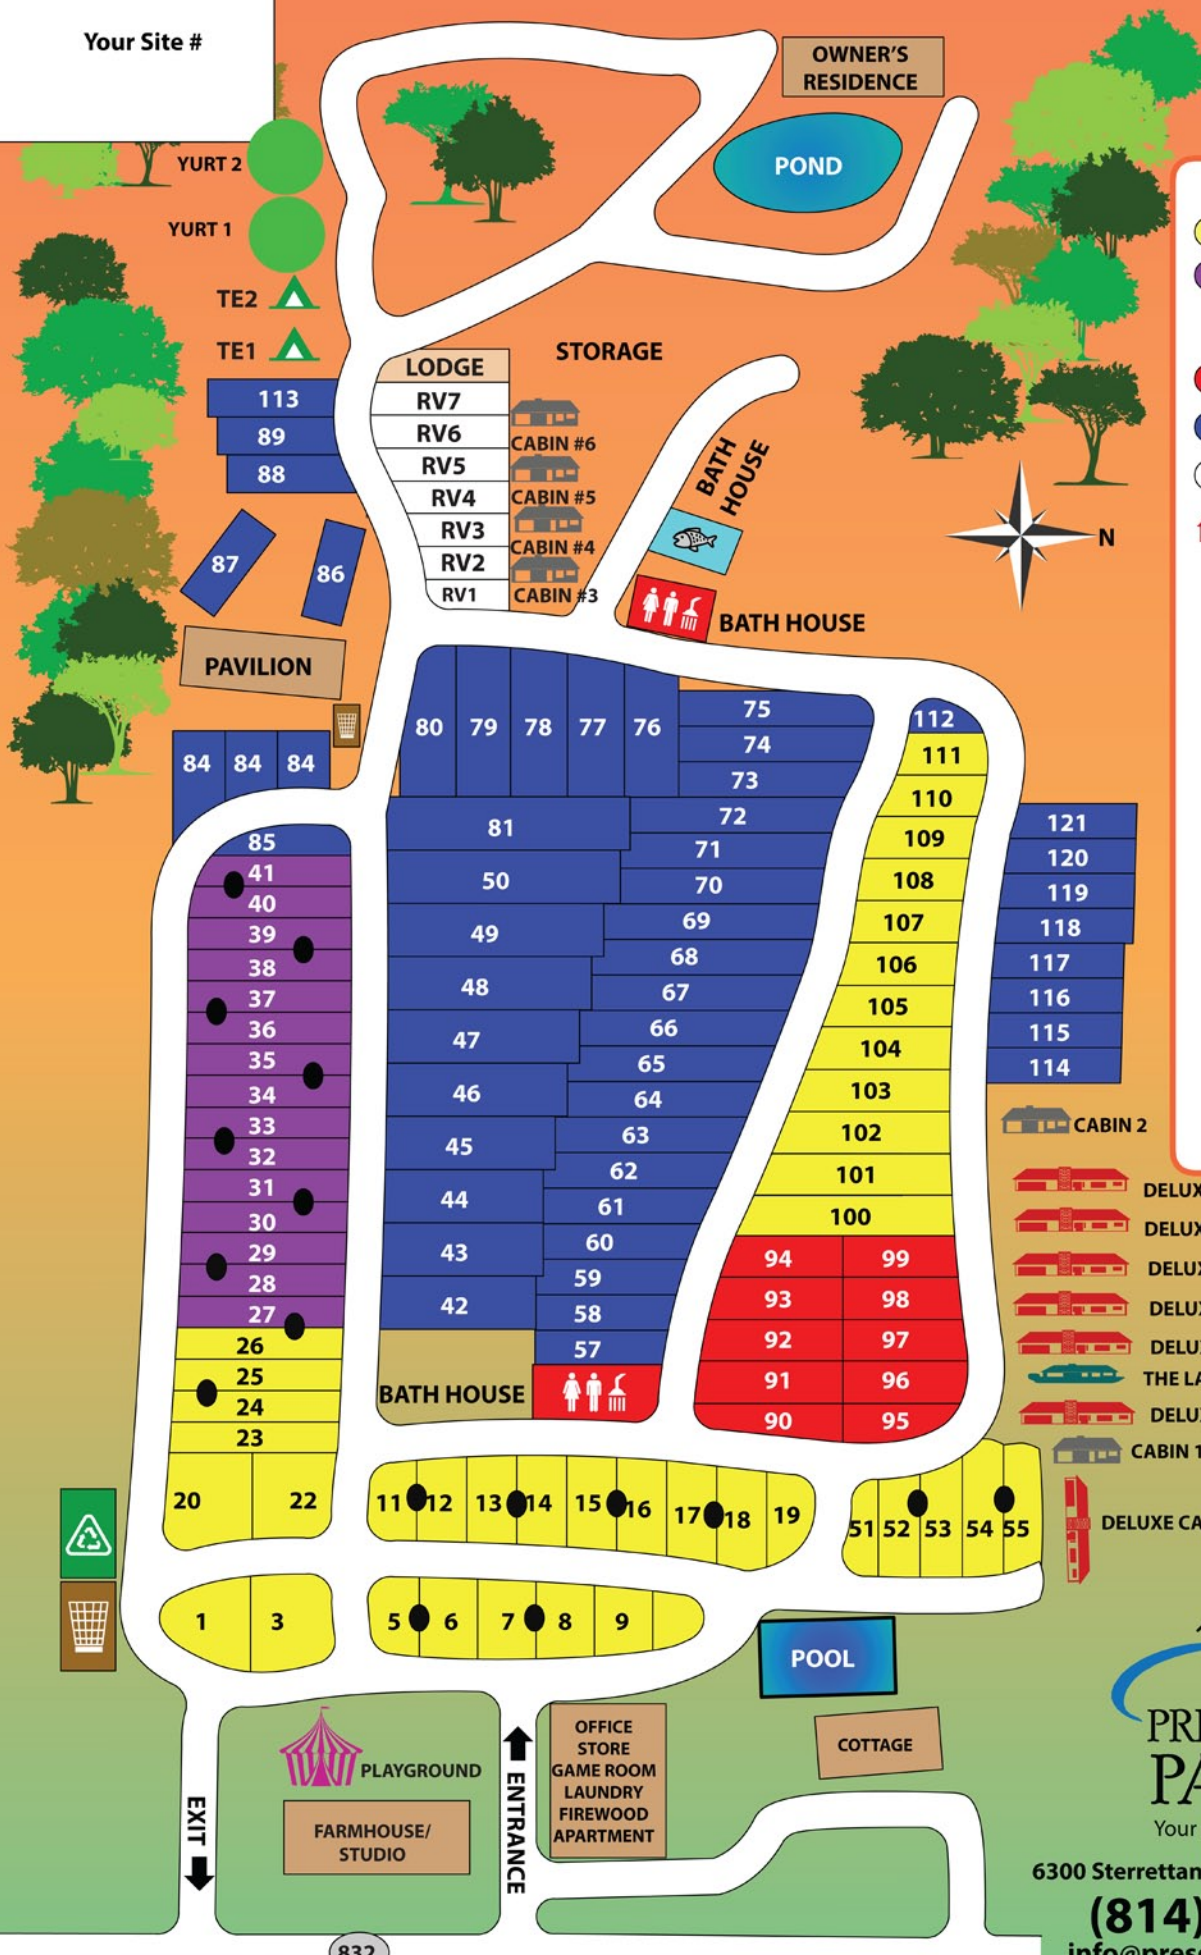

Your Site #

CALL
911
EMERGENCY

MAP LEGEND

- 50 AMP
- 30 AMP
- SITES FACE EACH OTHER
- MONTHLY
- SEASONAL
- RV RENTAL
- DELUXE CABIN
- CABIN
- TENT W/ELECTRIC
- PRIMITIVE TENT
- DUMPSTER
- RECYCLING
- RESTROOMS
- SHOWERS
- FISH CLEANING STATION

CABIN 2

- DELUXE CABIN 6
- DELUXE CABIN 5
- DELUXE CABIN 4
- DELUXE CABIN 3
- DELUXE CABIN 2
- THE LANDSHARK
- DELUXE CABIN 1

CABIN 1

DELUXE CABIN 7

PRESQUE ISLE PASSAGE

Your passage to adventure

6300 Sterrettania Road Fairview, PA 16415